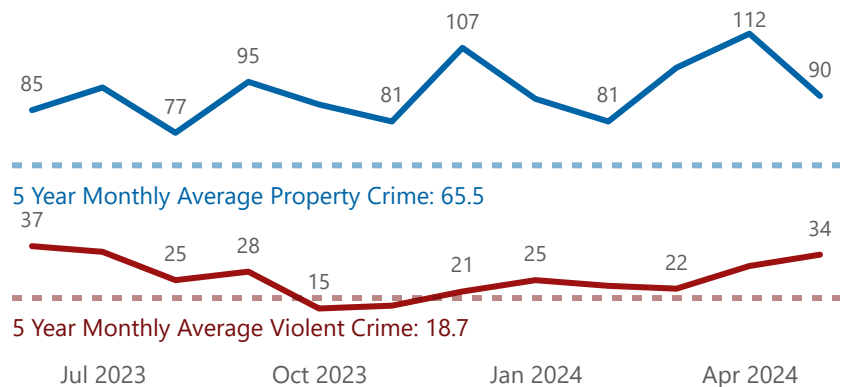

Total Property Crime This Year **472**
Total Property Crime This Month **90**
Total Violent Crime This Year **134**
Total Violent Crime This Month **34**

Above 5 Year Monthly Average
Below 5 Year Monthly Average
Equivalent with 5 Year Monthly Average