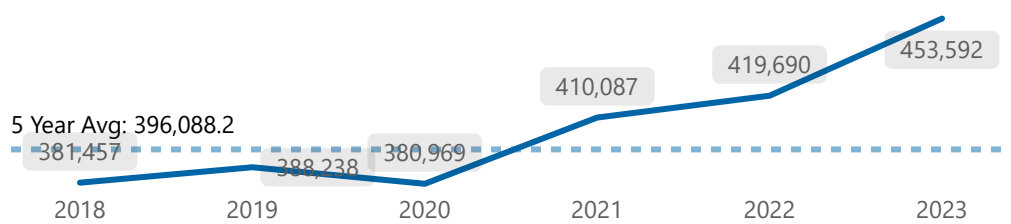

## Collisions

Total **152**  
\*Ward 9

## 911 Calls

Total **453,592**  
\*Service-Wide

Above 5 Year Average  
 Below 5 Year Average  
 Equivalent with 5 Year Average

The following figures refer to Ward 9, May 2024 data. Totals for This Year refer to 2024 YTD.