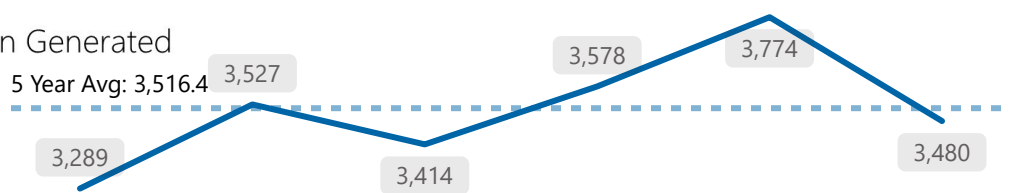

## Shootings

Total **2**  
\*Ward 9

## Calls for Service \*Citizen Generated

Total **3,480**  
\*Ward 9