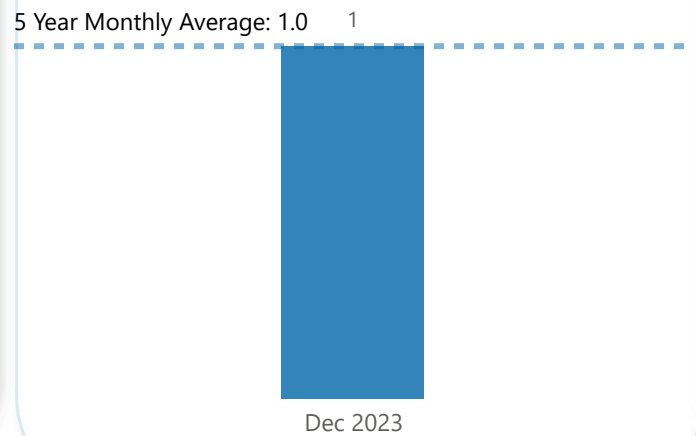

12 Month Shooting Trend

Violent Crime & Property Crime

12 Month Crime Trend

● Total Property Crime ● Total Violent Crime