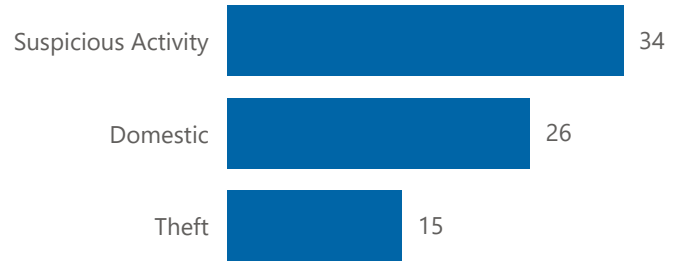

Top 3 Monthly Event Types