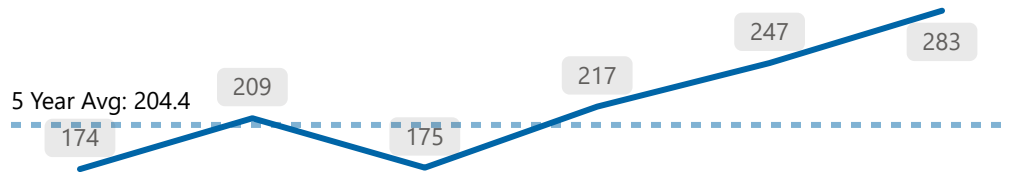

# 5 Year Trends

The following figures refer to data from 2018 - 2023. The total values refer to the total for 2023. The 5 Year average is calculated based on data from 2018 - 2022 (not including 2023).

## Violent Crime

Total **283**  
\*Ward 9