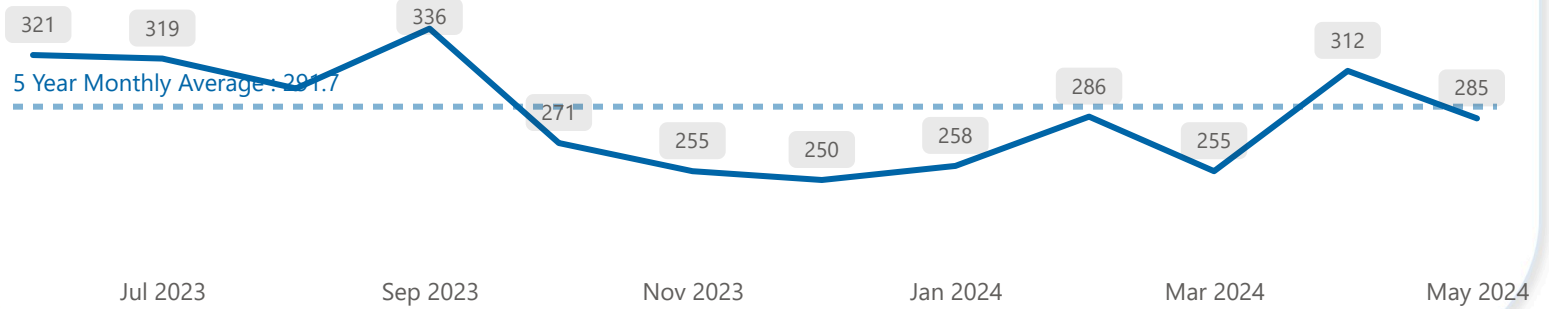

Above 5 Year Monthly Average  
 Below 5 Year Monthly Average  
 Equivalent with 5 Year Monthly Average

The following figures refer to Ward 9, May 2024 data.

### Calls for Service

\*Citizen Generated

Total This Year **1,396**  
 Total This Month **285**

### Top 3 Monthly Event Types

### 12 Month CFS Trend