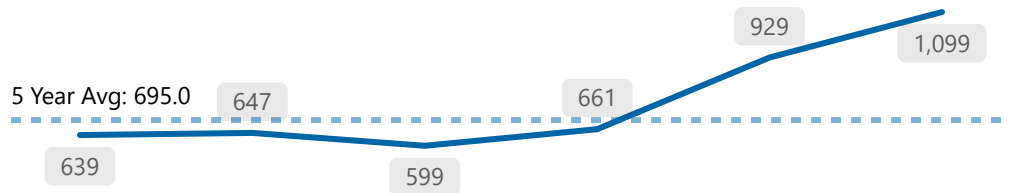

# 5 Year Trends

The following figures refer to data from 2018 - 2023. The total values refer to the total for 2023. The 5 Year average is calculated based on data from 2018 - 2022 (not including 2023).

## Violent Crime

Total **283**  
\*Ward 9

## Property Crime

Total **1,099**  
\*Ward 9