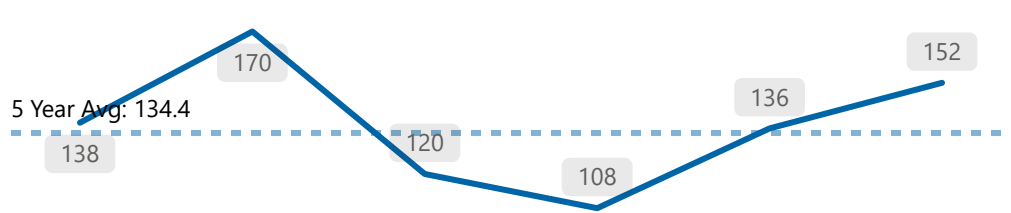

Collisions

Total **152**
*Ward 9